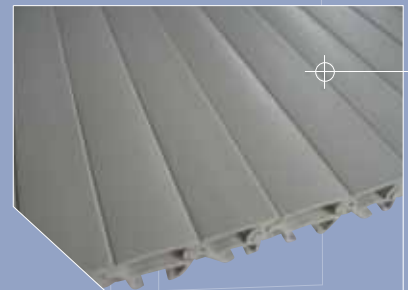

MAIN BODY

DOOR MATERIALS

sustainable thinking | environmentally friendly | quality

The body of the Verde tambour is constructed of steel:

- Steel is fully recyclable, with a near 100% recovery after the recycling process is completed
- Steel used in the Verde tambour comes with a double protection against corrosion
- Steel is more durable and lasts longer