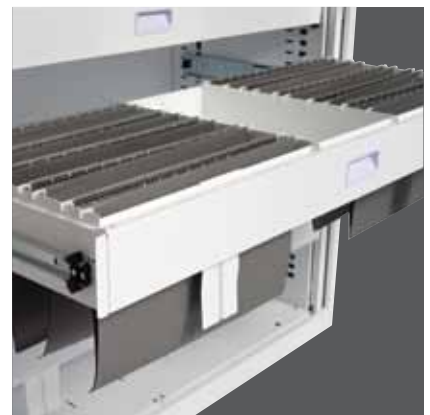

# verde tambour range

Adjustable slotted shelf

Shelf dividers and rear file stop

Data drawer with dividers

Rollout work top

Set of 12 polypropylene multi-drawers

Rollout suspension file rack

Rollout shallow drawer