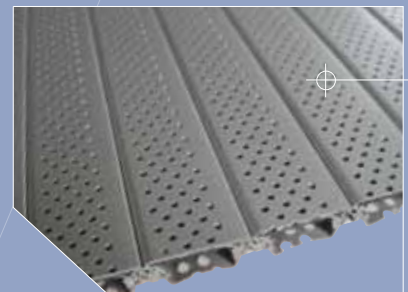

verde  
by europlan

sustainable thinking | environmentally friendly | quality

verde tambour

THE VERDE TAMBOUR IS  
MADE FROM COMPONENTS  
WHICH ARE ENVIRONMENTALLY  
FRIENDLY IN THEIR PRODUCTION.  
PLUS AT THE END OF ITS LIFETIME,  
IT CAN BE RECYCLED OR THE  
PARTS RE-USED.

MAIN BODY

DOOR MATERIALS

sustainable thinking | environmentally friendly | quality

The body of the Verde tambour is constructed of steel:

- Steel is fully recyclable, with a near 100% recovery after the recycling process is completed
- Steel used in the Verde tambour comes with a double protection against corrosion
- Steel is more durable and lasts longer

**Polypropylene made Acoustic doors:**

Apart from the benefits of the Polypropylene material, the profile design combined with a special internal structure, makes sound absorption possible across the front of the door.